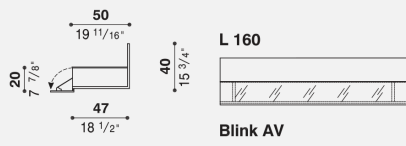

Technical info