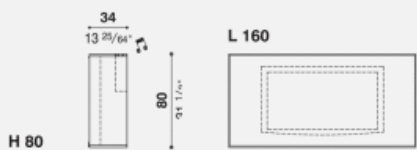

L 160/200

Technical info

L 160

TV 80 Basic