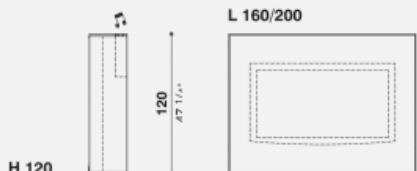

TV 120 Basic/XXL