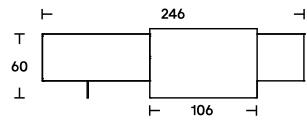

Dimensions

L 246
P 49,5
H 65

L 290
P 49,5
H 65

P 49,5
H 65

Finishes

Cabinet and hinged doors:

- _ frame dark stained walnut veneer, or matt or glossy lacquer in the colours black, white, SW white, linen, sand, clay, burgundy, pink, dark green, mustard yellow, brick red and navy blue;
 - _ veneer interior in the veneer versions, matt lacquer in the lacquer versions;
 - _ sliding door: lacquered with brushed metal Nikel-15 finish or glossy lacquer in the colours black, white, SW white, linen, sand, clay, burgundy, pink, dark green, mustard yellow, brick red and navy blue.
- Base: transparent methacrylate.