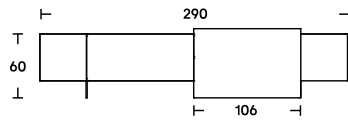

Alterego low

Year
Designer

2018
Giacomo Moor

Alterego low springs from designer Giacomo Moor's sensitivity for craftsmanship paired with Acerbis' ability to experiment and innovate. The proportions of the credenza are generous, but the almost invisible, transparent base and the glow of the back-lighting create an unusually beautiful optical effect of suspended airiness. Visually, the full-height front panel appears to be the only supporting element, but it's merely a sliding door to the main compartments inside. Alterego low is dedicated both to storage and to home entertainment, designed to accommodate multimedia systems with its central space fitted with glass shelves and holes for cables. The drawer compartment is backlit and can be equipped with an opalescent methacrylate bottle holder bar accessory.

Dimensions

L 246
P 49,5
H 65

L 290
P 49,5
H 65

P 49,5
H 65

Finishes

Cabinet and hinged doors:

- _ frame dark stained walnut veneer, or matt or glossy lacquer in the colours black, white, SW white, linen, sand, clay, burgundy, pink, dark green, mustard yellow, brick red and navy blue;
 - _ veneer interior in the veneer versions, matt lacquer in the lacquer versions;
 - _ sliding door: lacquered with brushed metal Nikel-15 finish or glossy lacquer in the colours black, white, SW white, linen, sand, clay, burgundy, pink, dark green, mustard yellow, brick red and navy blue.
- Base: transparent methacrylate.