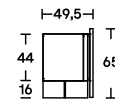

Dimensions

L 246
P 49,5
H 65

L 290
P 49,5
H 65

P 49,5
H 65

Finishes

Cabinet and hinged doors:

- _ frame dark stained walnut veneer, or matt or glossy lacquer in the colours black, white, SW white, linen, sand, clay, burgundy, pink, dark green, mustard yellow, brick red and navy blue;
 - _ veneer interior in the veneer versions, matt lacquer in the lacquer versions;
 - _ sliding door: lacquered with brushed metal Nikel-15 finish or glossy lacquer in the colours black, white, SW white, linen, sand, clay, burgundy, pink, dark green, mustard yellow, brick red and navy blue.
- Base: transparent methacrylate.