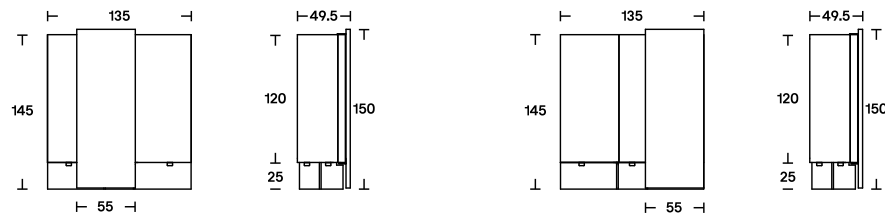

Alterego

Year
Designer

2016
Giacomo Moor

In his latest works for Acerbis, Giacomo Moor imbues the Alterego sideboard, high version, with the mirage of suspension in a marvel of design ingenuity. The full-height sliding door seems, impossibly, to support the weight, which is instead supported by the transparent methacrylate base. The contrast of wood and hand-brushed metal underlines the hand-crafted identity of the sideboards.

The two pieces share the same measurements and structure, but the asymmetrical positioning of the sliding door makes each one unique and ideal for pairing.

Dimensions

A version
L 135
D 49,5
H 150

B version
L 135
D 49,5
H 150