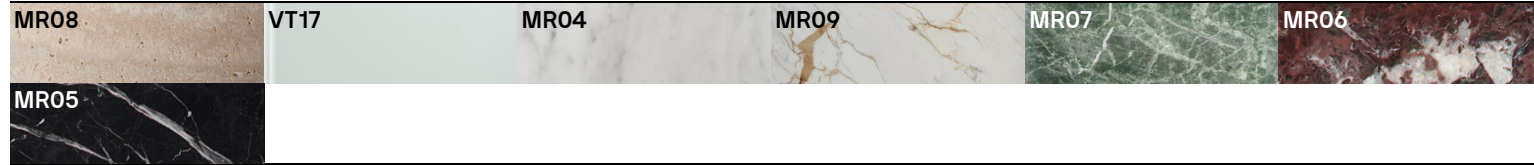

Dimensions

Ø 130
B 40
H 72

Ø 160
B 40
H 72

Ø 180
B 50
H 72

Finishes

The surfaces are available in the following finishes:

- Transparent glass, 15 mm thick;
- Matt Carrara statuario white marble, gold Calacatta, black Marquinia, red Levanto, green Alpi, 20 mm thick; marbles with polyester glossy finishes are available upon request;
- Matt Travertine, 20 mm thick (max Ø160cm), stone with a natural polished finish. The Travertine top is only paired with the base in the same finish.

The cylindrical base (Ø40 and Ø50 cm) is made with a steel tube, painted in a gun-metal grey or orbital bronze finish, or clad with a brass-plated steel foil. Another variation is the single-material version in matte Travertine, made from a single block. An internal iron column supports the weight of the entire structure without negatively impacting the marble cladding.

Top