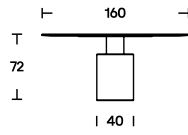

**Dimensions**

Ø 130  
B 40  
H 72

Ø 160  
B 40  
H 72

Ø 180  
B 50  
H 72

**Finishes**

The surfaces are available in the following finishes:

- Transparent glass, 15 mm thick;
- Matt Carrara statuario white marble, gold Calacatta, black Marquinia, red Levanto, green Alpi, 20 mm thick; marbles with polyester glossy finishes are available upon request;
- Matt Travertine, 20 mm thick (max Ø160cm), stone with a natural polished finish. The Travertine top is only paired with the base in the same finish.

The cylindrical base (Ø40 and Ø50 cm) is made with a steel tube, painted in a gun-metal grey or orbital bronze finish, or clad with a brass-plated steel foil. Another variation is the single-material version in matte Travertine, made from a single block. An internal iron column supports the weight of the entire structure without negatively impacting the marble cladding.