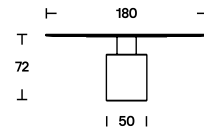

**Dimensions**

Ø 130  
B 40  
H 72

Ø 160  
B 40  
H 72

Ø 180  
B 50  
H 72

**Finishes**

The surfaces are available in the following finishes:

- Transparent glass, 15 mm thick;
- Matt Carrara statuario white marble, gold Calacatta, black Marquinia, red Levanto, green Alpi, 20 mm thick; marbles with polyester glossy finishes are available upon request;
- Matt Travertine, 20 mm thick (max Ø160cm), stone with a natural polished finish. The Travertine top is only paired with the base in the same finish.

The cylindrical base (Ø40 and Ø50 cm) is made with a steel tube, painted in a gun-metal grey or orbital bronze finish, or clad with a brass-plated steel foil. Another variation is the single-material version in matte Travertine, made from a single block. An internal iron column supports the weight of the entire structure without negatively impacting the marble cladding.