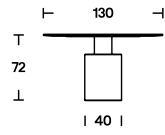

**Dimensions**

Ø 130  
B 40  
H 72

Ø 160  
B 40  
H 72

Ø 180  
B 50  
H 72

**Finishes**

The surfaces are available in the following finishes:

- Transparent glass, 15 mm thick;
- Matt Carrara statuario white marble, gold Calacatta, black Marquinia, red Levanto, green Alpi, 20 mm thick; marbles with polyester glossy finishes are available upon request;
- Matt Travertine, 20 mm thick (max Ø160cm), stone with a natural polished finish. The Travertine top is only paired with the base in the same finish.

The cylindrical base (Ø40 and Ø50 cm) is made with a steel tube, painted in a gun-metal grey or orbital bronze finish, or clad with a brass-plated steel foil. Another variation is the single-material version in matte Travertine, made from a single block. An internal iron column supports the weight of the entire structure without negatively impacting the marble cladding.