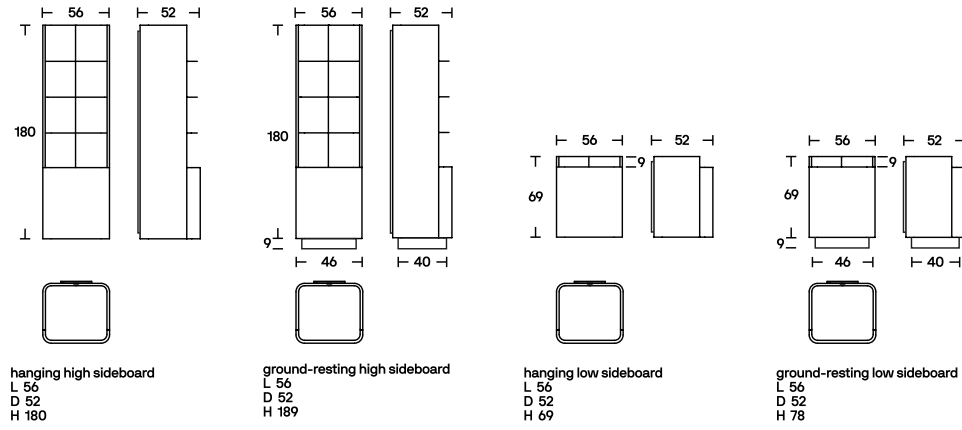

# Élitra

---

Year  
Designer

2024  
Pietro Russo

---

The Élitra storage furniture is distinguished by its shell-like structure, available in wall-mounted or floor-standing options. Its soft shapes and two curved elements at the back define the volumes, making them light and harmonious. The versatility and personality of each item allow for its use individually or in conjunction with other elements from the same series, creating a flexible and open system. Available in low and high versions, the latter featuring visible glass shelves, Élitra reflects Acerbis' ethos through its meticulous selection of materials and finishes. In continuity with the company's historical identity, the furniture is available in dark stained walnut with matching or glossy lacquered doors, or in the fully lacquered version. A piece of furniture with a strong identity, transcending ephemeral trends.

**Dimensions**

**Finishes**

The sideboard is available in the following combinations of finishes:

- Matt lacquered structure / glossy lacquered door;
- Essence structure / glossy lacquered door;
- Essence structure and door.

Shelves and top included, 6 and 4 mm thick, in the following finishes:

- extra-clear transparent tempered glass;
- bronze transparent tempered glass.

The door is available with right or left opening.

**Structure**