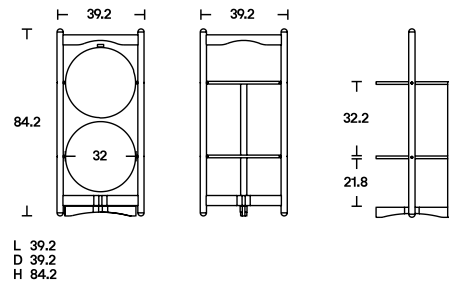

Dimensions

Finishes

Available in gloss lacquered finishes in dark green, mustard yellow, brick red or in the particular open-pore brushed veneer in black ash. Contrasting natural brushed brass hinges and pins highlight the care and refinement of details.

Frame and tops

ES58	LL22	LL23	LL24