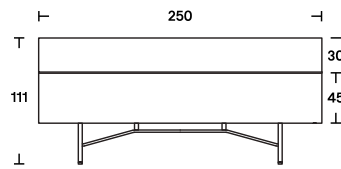

# Grand Buffet

---

Year  
Designer

2014  
Massimo Castagna

---

With Massimo Castagna's Grand Buffet sideboard, Acerbis reinterprets this classic Italian piece with elegance and practicality, adding LED lights and greater accessibility to the back of the compartments. Divided horizontally into two spaces, the upper compartment adopts the evolution of Acerbis' patented and unique Dual-Flap® opening system: one touch tilts the front panel to a 90 degree shelf, while part of the top lifts up for easy access.

**Dimensions**

L 190  
D 48  
H 111

L 250  
D 48  
H 111

D 48  
H 111

**Finishes**

Top and sides in matt lacquer or glossy lacquer doors; transparent glass shelves.  
The backlit matt methacrylic rear panel has an LED lighting system that switches on automatically when the upper door opens.  
Steel base painted with epoxy pigments in Micaceo grey finish, H36 cm.