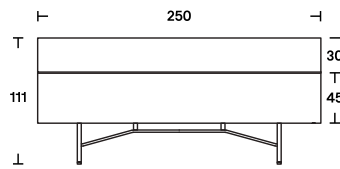

Grand Buffet

Year
Designer

2014
Massimo Castagna

With Massimo Castagna's Grand Buffet sideboard, Acerbis reinterprets this classic Italian piece with elegance and practicality, adding LED lights and greater accessibility to the back of the compartments. Divided horizontally into two spaces, the upper compartment adopts the evolution of Acerbis' patented and unique Dual-Flap® opening system: one touch tilts the front panel to a 90 degree shelf, while part of the top lifts up for easy access.

Dimensions

L 190
D 48
H 111

L 250
D 48
H 111

D 48
H 111

Finishes

Top and sides in matt lacquer or glossy lacquer doors; transparent glass shelves.
The backlit matt methacrylic rear panel has an LED lighting system that switches on automatically when the upper door opens.
Steel base painted with epoxy pigments in Micaceo grey finish, H36 cm.