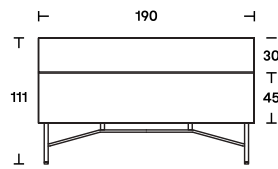

Grand Buffet

Year
Designer

2014
Massimo Castagna

With Massimo Castagna's Grand Buffet sideboard, Acerbis reinterprets this classic Italian piece with elegance and practicality, adding LED lights and greater accessibility to the back of the compartments. Divided horizontally into two spaces, the upper compartment adopts the evolution of Acerbis' patented and unique Dual-Flap® opening system: one touch tilts the front panel to a 90 degree shelf, while part of the top lifts up for easy access.

Dimensions

L 190
D 48
H 111

L 250
D 48
H 111

D 48
H 111

Finishes

Top and sides in matt lacquer or glossy lacquer doors; transparent glass shelves.
The backlit matt methacrylic rear panel has an LED lighting system that switches on automatically when the upper door opens.
Steel base painted with epoxy pigments in Micaceo grey finish, H36 cm.