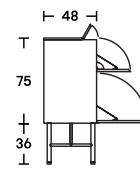

Dimensions

L 190
D 48
H 111

L 250
D 48
H 111

D 48
H 111

Finishes

Top and sides in matt lacquer or glossy lacquer doors; transparent glass shelves.
The backlit matt methacrylic rear panel has an LED lighting system that switches on automatically when the upper door opens.
Steel base painted with epoxy pigments in Micaceo grey finish, H36 cm.