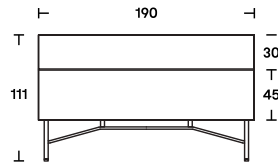

Grand Buffet

Year
Designer

2014
Massimo Castagna

With Massimo Castagna's Grand Buffet sideboard, Acerbis reinterprets this classic Italian piece with elegance and practicality, adding LED lights and greater accessibility to the back of the compartments. Divided horizontally into two spaces, the upper compartment adopts the evolution of Acerbis' patented and unique Dual-Flap® opening system: one touch tilts the front panel to a 90 degree shelf, while part of the top lifts up for easy access.

Dimensions

L 190
D 48
H 111

L 250
D 48
H 111

D 48
H 111

Finishes

Matt lacquered, glossy lacquered or wood veneer doors and tops.

Matt lacquered or wood veneer external sides.

Matt slate grey lacquered interior, dividers and back-lit rear panel in matt metahacrylate.