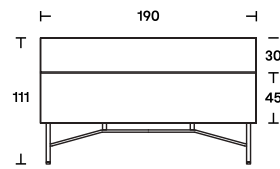

# Grand Buffet

---

Year  
Designer

2014  
Massimo Castagna

---

With Massimo Castagna's Grand Buffet sideboard, Acerbis reinterprets this classic Italian piece with elegance and practicality, adding LED lights and greater accessibility to the back of the compartments. Divided horizontally into two spaces, the upper compartment adopts the evolution of Acerbis' patented and unique Dual-Flap® opening system: one touch tilts the front panel to a 90 degree shelf, while part of the top lifts up for easy access.

**Dimensions**

L 190  
D 48  
H 111

L 250  
D 48  
H 111

D 48  
H 111

**Finishes**

Top and sides in matt lacquer or glossy lacquer doors; transparent glass shelves.  
The backlit matt methacrylic rear panel has an LED lighting system that switches on automatically when the upper door opens.  
Steel base painted with epoxy pigments in Micaceo grey finish, H36 cm.