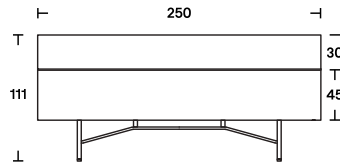

Grand Buffet

Year
Designer

2014
Massimo Castagna

With Massimo Castagna's Grand Buffet sideboard, Acerbis reinterprets this classic Italian piece with elegance and practicality, adding LED lights and greater accessibility to the back of the compartments. Divided horizontally into two spaces, the upper compartment adopts the evolution of Acerbis' patented and unique Dual-Flap® opening system: one touch tilts the front panel to a 90 degree shelf, while part of the top lifts up for easy access.

Dimensions

L 190
D 48
H 111

L 250
D 48
H 111

D 48
H 111

Finishes

Matt lacquered, glossy lacquered or wood veneer doors and tops.

Matt lacquered or wood veneer external sides.

Matt slate grey lacquered interior, dividers and back-lit rear panel in matt metahacrylate.