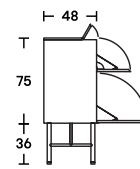

**Dimensions**

L 190  
D 48  
H 111

L 250  
D 48  
H 111

D 48  
H 111

**Finishes**

Top and sides in matt lacquer or glossy lacquer doors; transparent glass shelves.  
The backlit matt methacrylic rear panel has an LED lighting system that switches on automatically when the upper door opens.  
Steel base painted with epoxy pigments in Micaceo grey finish, H36 cm.