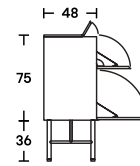

Dimensions

L 190
D 48
H 111

L 250
D 48
H 111

D 48
H 111

Finishes

Matt lacquered, glossy lacquered or wood veneer doors and tops.

Matt lacquered or wood veneer external sides.

Matt slate grey lacquered interior, dividers and back-lit rear panel in matt metahacrylate.