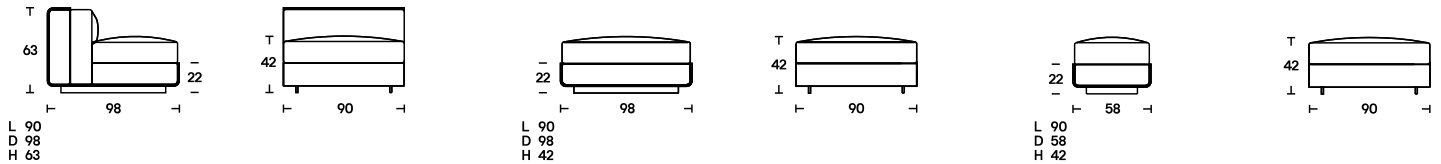

Life

Year	1975 – 2020
Designer	Roberto Mansani

In envisioning new styles of living, Roberto Mansani imagined solutions to reshape the home, and the Life sofa – so avant-garde it was never produced in series in Mansani's day – retains its modern edge. Maintaining its modular and flexible design, today the sofa's original lucite frame has been elongated and updated with versions in dark stained walnut and black ash for contemporary living ideals. Designed to invite casual lounging, the supremely comfortable down cushions are now rendered ever more inviting in velvet, with softened shapes for absolute ease.

Dimensions

Finishes

The following elements are available: seat module, pouf S and pouf M.
Structure: curved, brushed open grain birch plywood veneered in black ash and dark stained walnut finish, with a system of hidden connection hooks.
Backrest and seat cushions: polyurethane foam with feather filling, with removable fabric coverings. Possibility of purchasing additional cover upholstery.