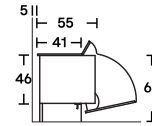

D 55
H 63

Finishes

Matt or glossy lacquer doors and top in the colours: black, white, SW white, linen, sand, clay, burgundy, pink, dark green, mustard yellow, brick red and blue navy.

Sides in mirrored AISI304 stainless steel.

Interiors in matt white.

Top and doors | Glossy lacquered

LL02	LL09	LL10	LL12	LL15	LL23
LL24	LL20	LL21	LL22	LL25	LL06

Top and doors | Matt lacquered

LO73	LO74	LO75	LO76	LO81	LO91
LO92	LO88	LO89	LO90	LO93	LO72

Sides

MT01