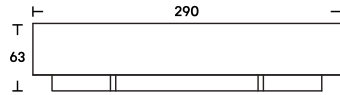

The internal space is conceived as a single and easily accessible large compartment organized by two thin chrome-plated metal frames, clear glass shelves, and drawers.

**Dimensions**

L 220  
D 55  
H 63