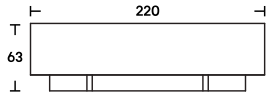

The internal space is conceived as a single and easily accessible large compartment organized by two thin chrome-plated metal frames, clear glass shelves, and drawers.

**Dimensions**

L 220  
D 55  
H 63