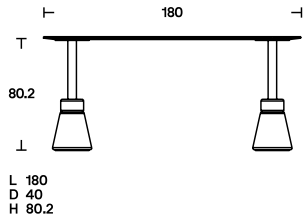

Menhir

Year	1983 - 2020
Designer	Giotto Stoppino, Lodovico Acerbis

With a daring approach to materials, the Menhir low table becomes a composition of colours and textures that eloquently illustrates the sculptural simplicity of Lodovico Acerbis and Giotto Stoppino's inventions of new forms.

Dimensions

Finishes

The tops are available in the finishes:

- gloss lacquered in the colours black, white, SW white, linen, sand, clay, burgundy, pink, dark green, mustard yellow, brick red and navy blue.
 - essence, special inlaid and brushed open grain veneer, in black ash and dark stained walnut.
 - cast glass, extra clear glass plate hot molded with smooth and glossy upper side, wrinkled (for casting) and semi transparent back-lacquered lower side, in the colours black, mustard yellow, English green, pink.
- The glass tabletops are fixed to the base by a burnished stainless steel disk, which is visible in transparency as distinctive feature.
Matt marble base: Carrara Statuario white, Marquinia black, Levanto red and Alpi green finish, a chromatic variety that reveals a typically Italian tradition.
Stand: epoxy powder-coated steel in black matt finish.