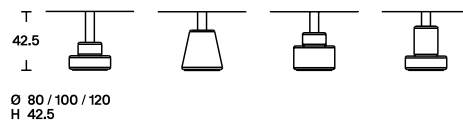

Dimensions

Finishes

The tops are available in the finishes:

- gloss lacquered in the colours black, white, SW white, linen, sand, clay, burgundy, pink, dark green, mustard yellow, brick red and navy blue.
 - essence, special inlaid and brushed open grain veneer, in black ash and dark stained walnut.
 - cast glass, extra clear glass plate hot molded with smooth and glossy upper side, wrinkled (for casting) and semi transparent back-lacquered lower side, in the colours black, mustard yellow, English green, pink.
- The glass tabletops are fixed to the base by a burnished stainless steel disk, which is visible in transparency as distinctive feature.
Matt marble base: Carrara Statuario white, Marquinia black, Levanto red and Alpi green finish, a chromatic variety that reveals a typically Italian tradition.
Stand: epoxy powder-coated steel in black matt finish.