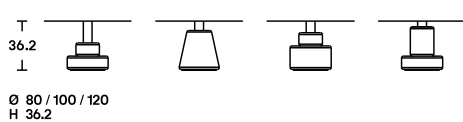

Dimensions

Finishes

The tops are available in the finishes:

- gloss lacquered in the colours black, white, SW white, linen, sand, clay, burgundy, pink, dark green, mustard yellow, brick red and navy blue.
 - essence, special inlaid and brushed open grain veneer, in black ash and dark stained walnut.
 - cast glass, extra clear glass plate hot molded with smooth and glossy upper side, wrinkled (for casting) and semi transparent back-lacquered lower side, in the colours black, mustard yellow, English green, pink.
- The glass tabletops are fixed to the base by a burnished stainless steel disk, which is visible in transparency as distinctive feature.
Matt marble base: Carrara Statuario white, Marquinia black, Levanto red and Alpi green finish, a chromatic variety that reveals a typically Italian tradition.
Stand: epoxy powder-coated steel in black matt finish.