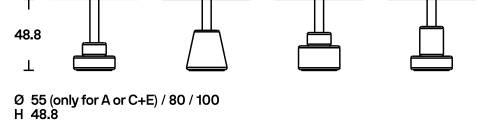

Dimensions

Finishes

The tops are available in the finishes:

- gloss lacquered in the colours black, white, SW white, linen, sand, clay, burgundy, pink, dark green, mustard yellow, brick red and navy blue.
 - essence, special inlaid and brushed open grain veneer, in black ash and dark stained walnut.
 - cast glass, extra clear glass plate hot molded with smooth and glossy upper side, wrinkled (for casting) and semi transparent back-lacquered lower side, in the colours black, mustard yellow, English green, pink.
- The glass tabletops are fixed to the base by a burnished stainless steel disk, which is visible in transparency as distinctive feature.
Matt marble base: Carrara Statuario white, Marquinia black, Levanto red and Alpi green finish, a chromatic variety that reveals a typically Italian tradition.
Stand: epoxy powder-coated steel in black matt finish.