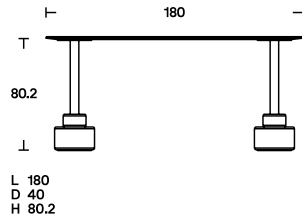

Dimensions

Finishes

The tops are available in the finishes:

- gloss lacquered in the colours black, white, SW white, linen, sand, clay, burgundy, pink, dark green, mustard yellow, brick red and navy blue.
 - essence, special inlaid and brushed open grain veneer, in black ash and dark stained walnut.
 - cast glass, extra clear glass plate hot molded with smooth and glossy upper side, wrinkled (for casting) and semi transparent back-lacquered lower side, in the colours black, mustard yellow, English green, pink.
- The glass tabletops are fixed to the base by a burnished stainless steel disk, which is visible in transparency as distinctive feature.
Matt marble base: Carrara Statuario white, Marquinia black, Levanto red and Alpi green finish, a chromatic variety that reveals a typically Italian tradition.
Stand: epoxy powder-coated steel in black matt finish.