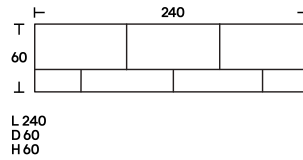

**Dimensions**

**Finishes**

Flap doors, matt or glossy lacquer in the colours: black, white, white SW, linen, sand, clay, burgundy, pink, dark green, mustard yellow, brick red and navy blue; veneer version in eucalyptus, black eucalyptus and dark-stained walnut.