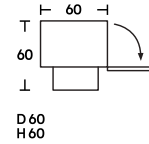

**Dimensions**

**Finishes**

Flap doors, matt or glossy lacquer in the colours: black, white, white SW, linen, sand, clay, burgundy, pink, dark green, mustard yellow, brick red and navy blue; veneer version in eucalyptus, black eucalyptus and dark-stained walnut.