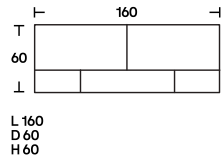

**Dimensions**

**Finishes**

Flap doors, matt or glossy lacquer in the colours: black, white, white SW, linen, sand, clay, burgundy, pink, dark green, mustard yellow, brick red and navy blue; veneer version in eucalyptus, black eucalyptus and dark-stained walnut.