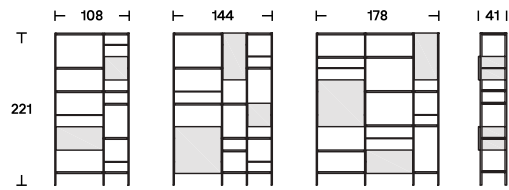

Outline

Year
Designer

2016
Giacomo Moor

With Outline bookcase, Giacomo Moor has created an elegantly functional, freestanding system of wooden cabinets and shelves contrasted with an iron support structure that can be placed against a wall or in the center of a space. The unusual round attachment recesses in the shelves and the cabinets break the linearity of the design and allow the components to be inserted by preference, easily sliding them in and out of place when rearranging. The visual contrast between the dimensions of the cabinets and shelves, and the lightness of the structure, unites the contemporary visual impact with that of a handmade cabinet.

Dimensions

L 108 / 144 / 178
D 41
H 221

Finishes

Cabinets and shelves in dark stained walnut veneer.
Structure in painted satin nickel black steel.

Shelves and cabinets

ES59

Frame

MT05