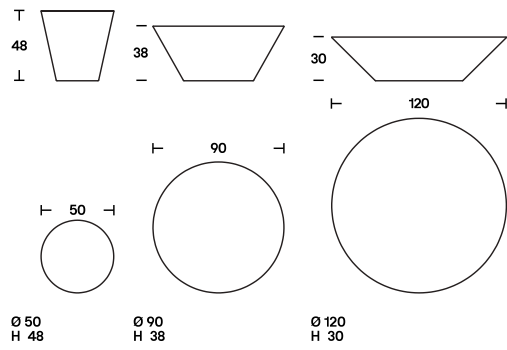

Dimensions

Finishes

Top in the version:

- Leaded mirrored glass or mirrored glass;
- Extra clear back-lacquered glass in the colours: black, white, white SW, linen, sand, clay, burgundy, pink, dark green, mustard yellow, brick red or navy blue;
- Matt marble: Arabescato white, Levanto red or Alpi Green.

Base made of BAYDUR®60 moulded polyurethane, lacquered with glossy finishes in the colours: black, white, white SW, linen, sand, clay, burgundy, pink, dark green, mustard yellow, brick red, navy blue.

Top

VT12	VT15	VT14	VT18	VT19	VT13
VT10	VT11	VT07	VT08	VT09	VT16
VT03	MR02	MR07	MR06		

Base

LL02	LL09	LL10	LL12	LL15	LL23
LL24	LL20	LL21	LL22	LL25	LL06